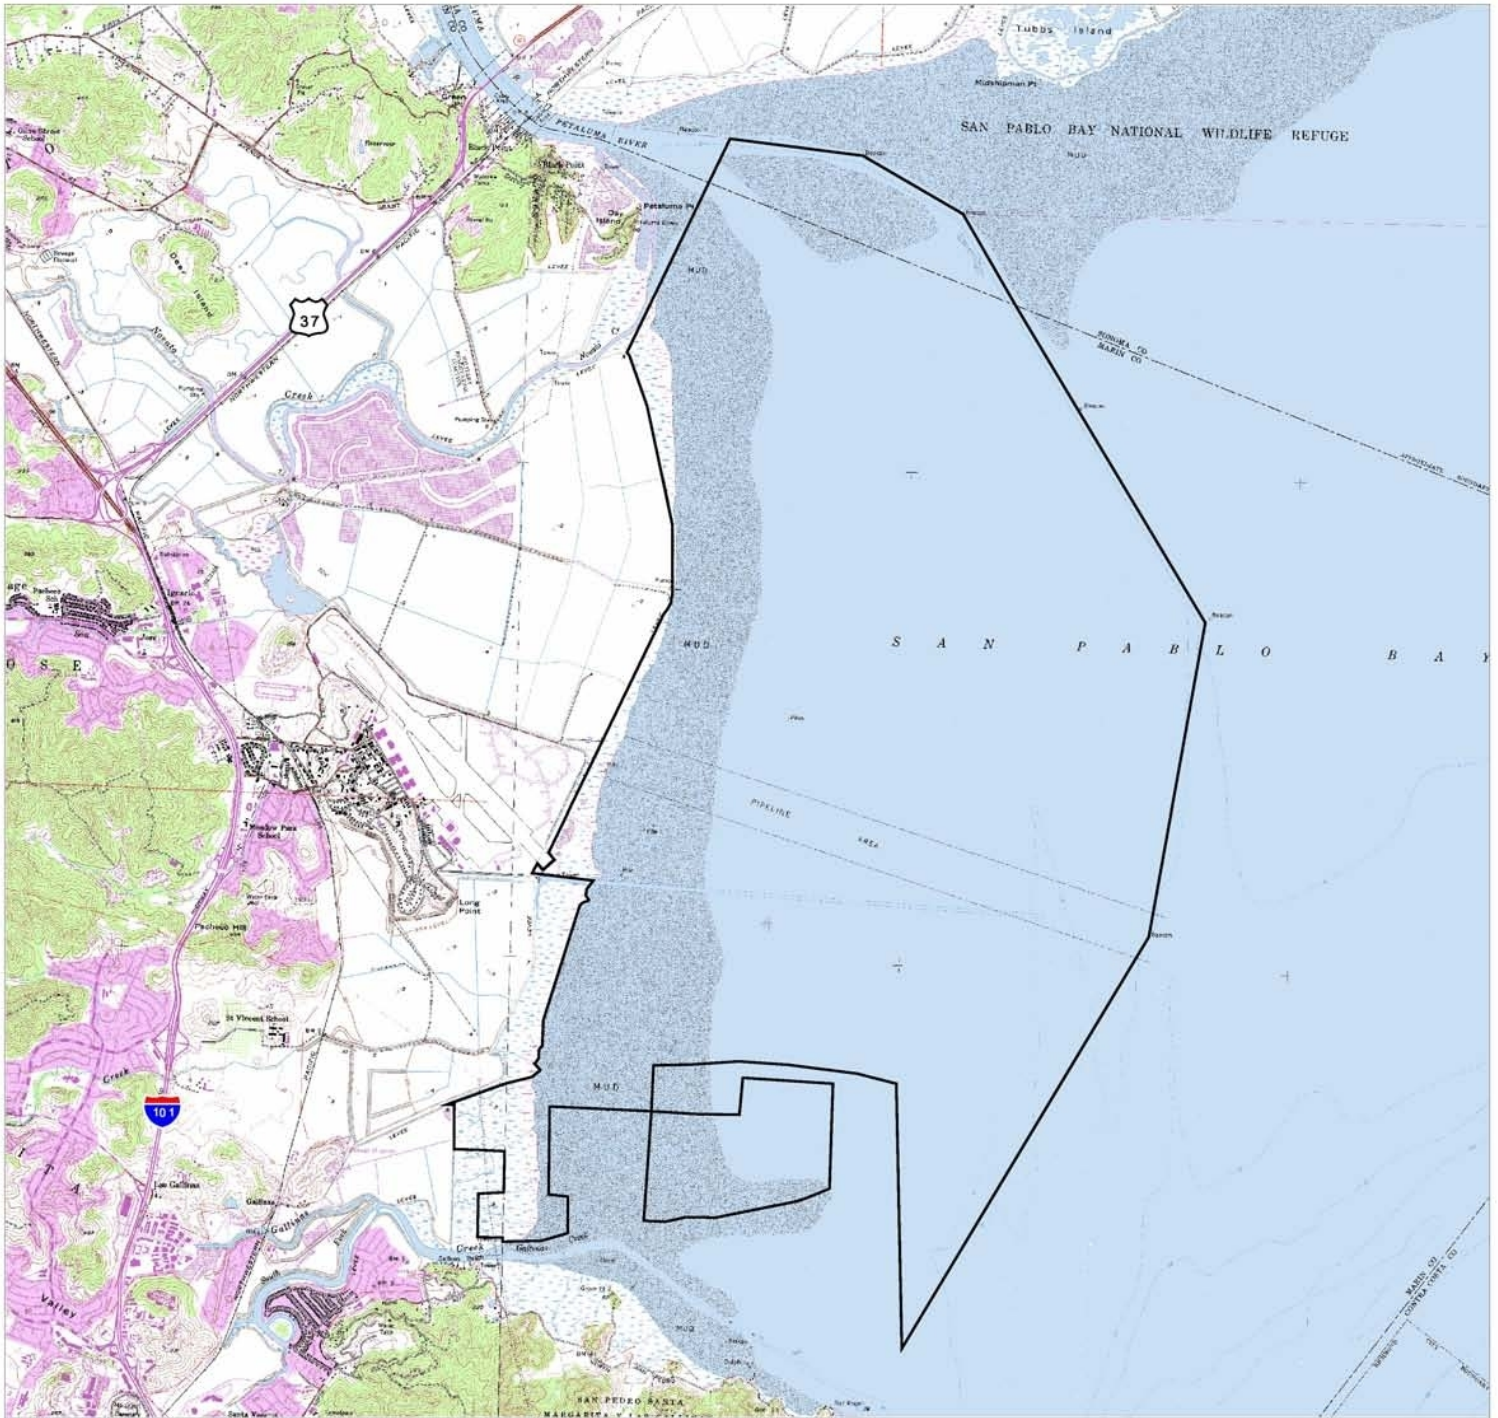

California Department of Fish and Game
Bay Delta Region
San Pablo Bay Wildlife Area

Legend

 San Pablo Bay Wildlife Area

One Inch = 0.60 Miles