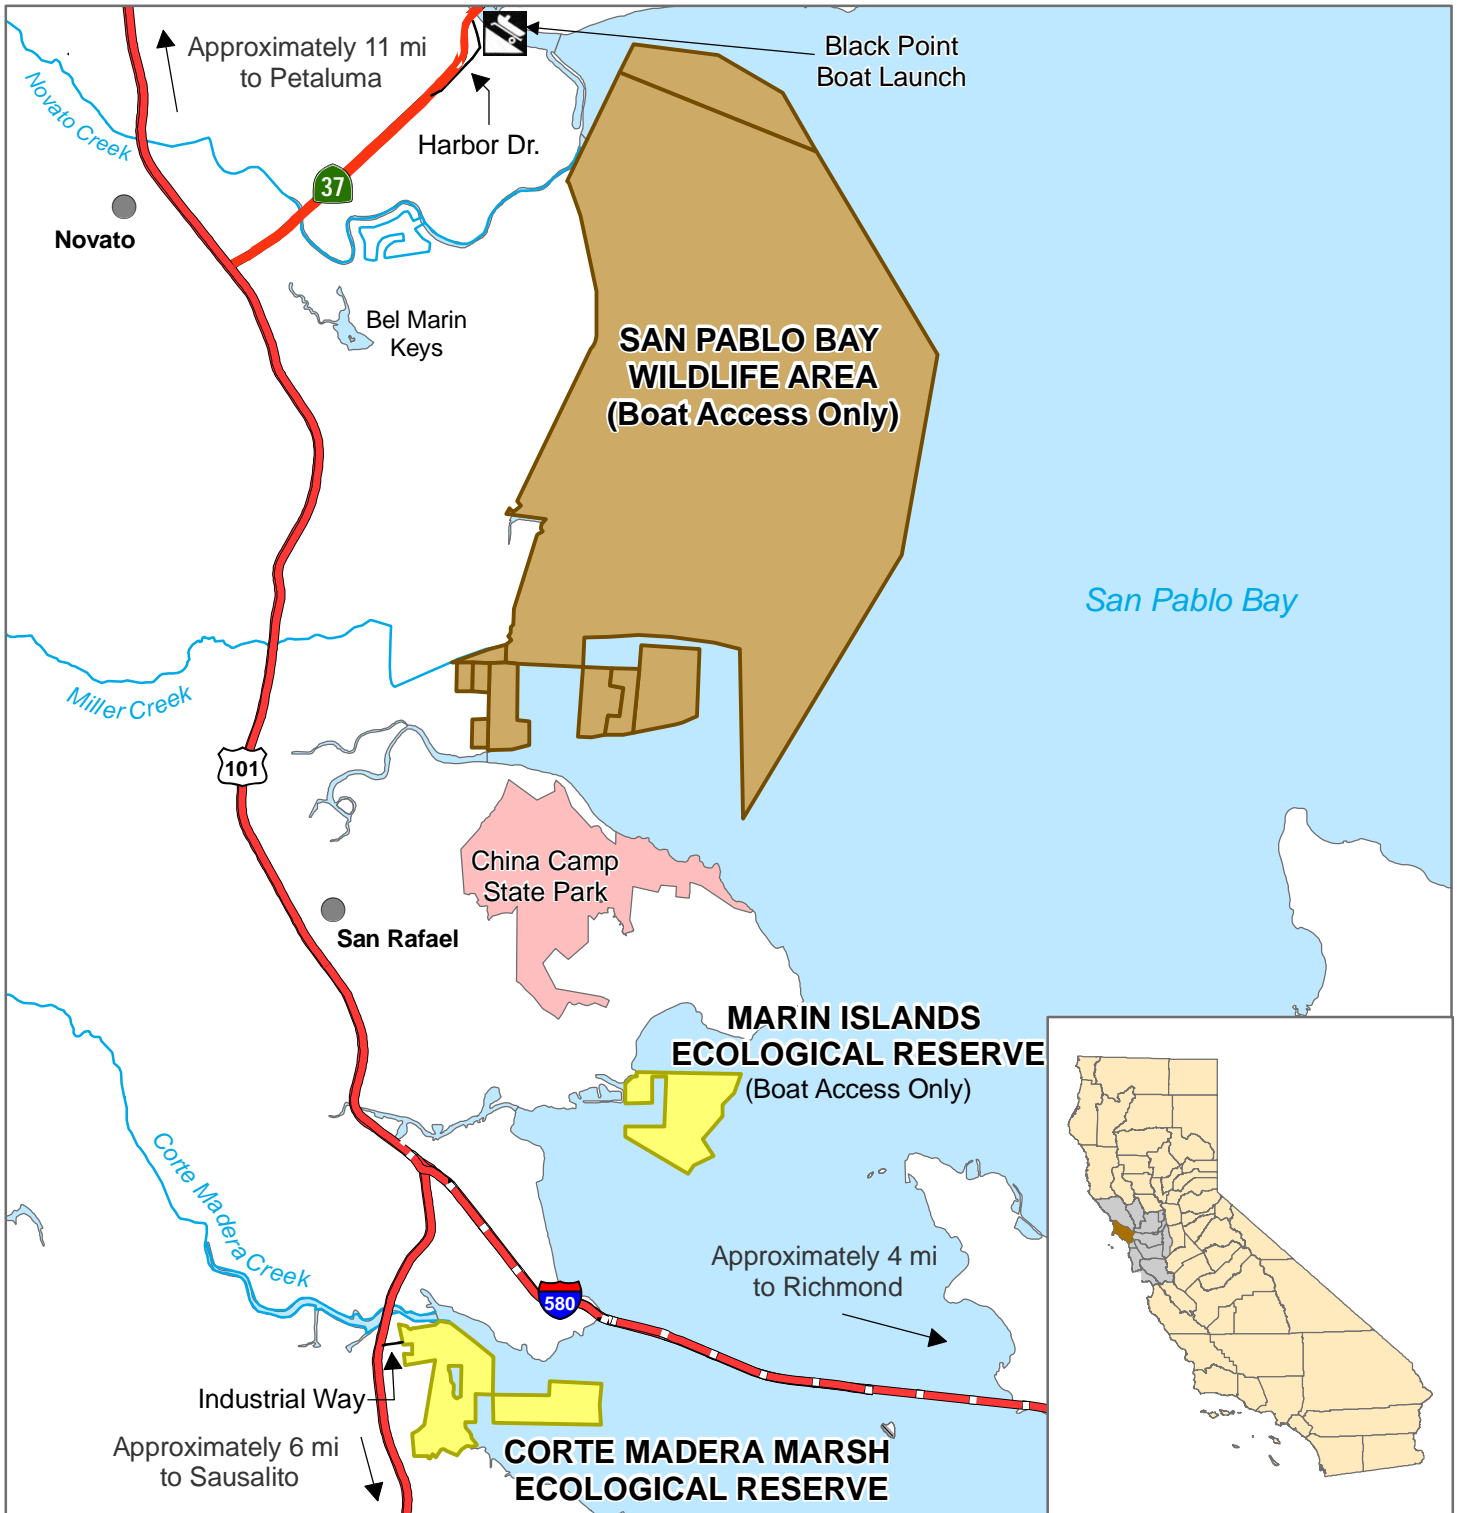

**California Department of Fish and Game
 Bay Delta Region
 SAN PABLO BAY WA,
 MARIN ISLANDS ER, CORTE MADERA MARSH ER
 Marin County**

Wildlife Area	US Highway	 N	 0 4 Miles
Ecological Reserve	Interstate Highway		
State Park	State Highway		
Boat Ramp	Local Road		